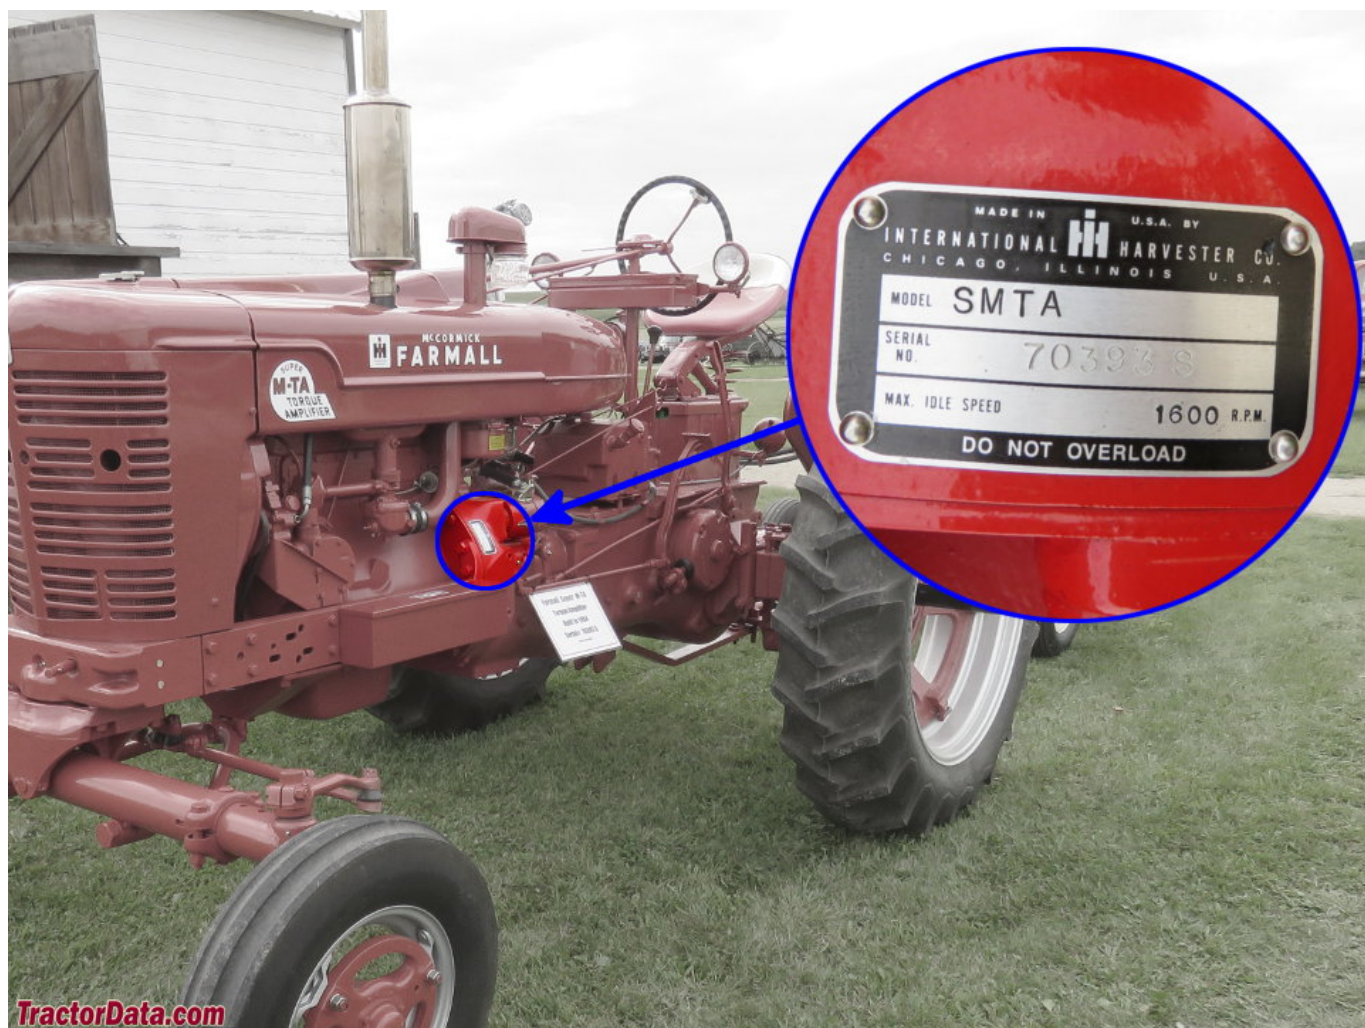

[Farmall Super Md Serial Number](#)

[Farmall Super Md Serial Number](#)

DOWNLOAD

The Farmall name was usually presented as McCormick-Deering Farmall and later McCormick Farmall in the evolving of IH.. Although it was not the first tractor to have any one of these traits, it was early in bringing the winning combination to market.

1. [farmall super m serial numbers](#)
2. [farmall super c serial numbers](#)
3. [farmall super a serial number location](#)

The Farmall was thus similar to a Fordson in its capabilities and affordability, but with better cultivating ability.

This 3-plow tractor was one of the most popular and succesfull of all other tractors in it's class.. The traits included (a) 'tricycle' (a single front wheel or narrowly spaced pair), high, quickly adjustable, excellent visibility all around and under the machine, and light weight; (b) sufficient power for plowing and harrowing, and a belt pulley for belt work; and (c) all at low cost, with a familiar brand and an extensive distribution and service network.. The original Farmall is widely viewed as the first tractor to combine a set of traits that would define the row-crop tractor category, although competition in the category came quickly. [Rajini Movie Thambikku Entha Ooru movie witch subtitles HDQ quality online](#)