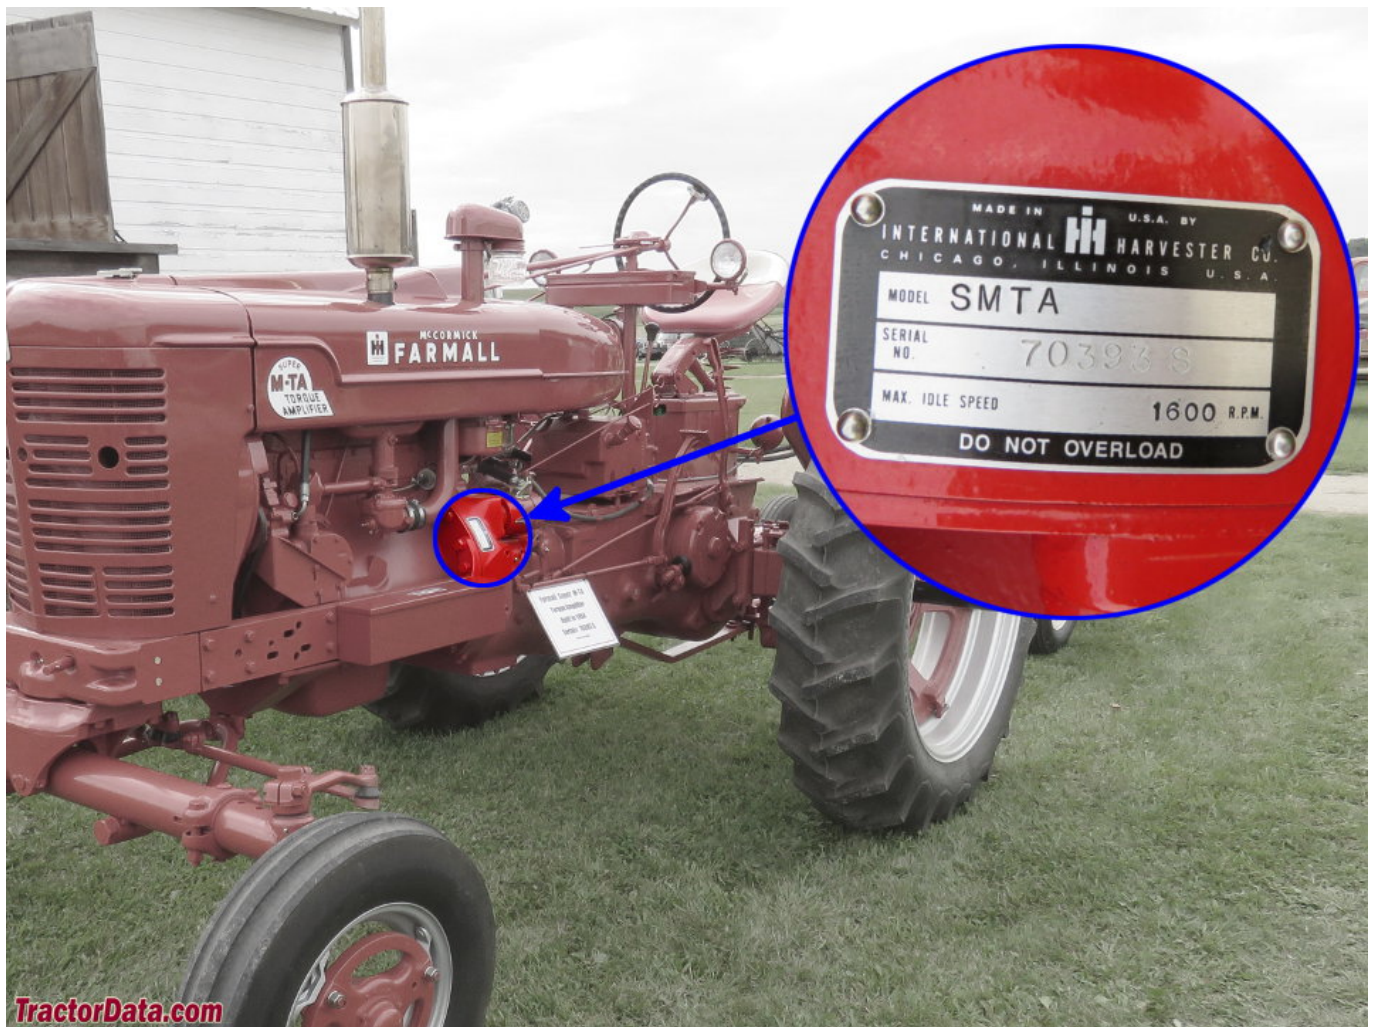

[Farmall Super Md Serial Number](#)

[Farmall Super Md Serial Number](#)

DOWNLOAD

The Farmall name was usually presented as McCormick-Deering Farmall and later McCormick Farmall in the evolving of IH.. Although it was not the first tractor to have any one of these traits, it was early in bringing the winning combination to market.

1. [farmall super m serial numbers](#)
2. [farmall super c serial numbers](#)
3. [farmall super a serial number location](#)

The Farmall was thus similar to a Fordson in its capabilities and affordability, but with better cultivating ability.

This 3-plow tractor was one of the most popular and succesfull of all other tractors in it's class.. The traits included (a) 'tricycle' (a single front wheel or narrowly spaced pair), high, quickly adjustable, excellent visibility all around and under the machine, and light weight; (b) sufficient power for plowing and harrowing, and a belt pulley for belt work; and (c) all at low cost, with a familiar brand and an extensive distribution and service network.. The original Farmall is widely viewed as the first tractor to combine a set of traits that would define the row-crop tractor category, although competition in the category came quickly. [Rajini Movie Thambikku Entha Ooru movie witch subtitles HDQ quality online](#)